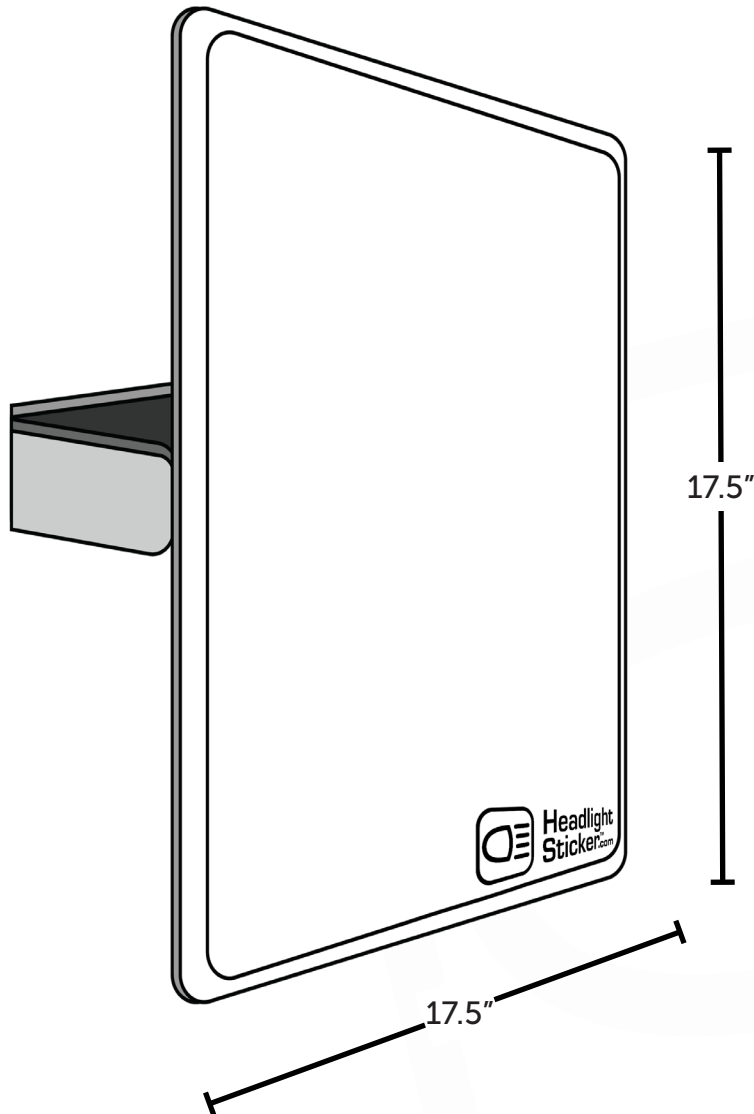

9601 Irvine Center Dr.
Irvine, CA 92618
888-929-7343
headlightsticker.com

Extended Long Range RFID Reader

Headlight Sticker™

9601 Irvine Center Dr.
Irvine, CA 92618
888-929-7343
headlightsticker.com

| | | | |
|-----------------------|--------------------------------|------------------------------|----------------------|
| Physical & Electrical | Dimensions 9DB | 10.15" x 10.15" x 3.82" | 258mm x 258mm x 97mm |
| | Weight (w/o mounting brackets) | 4 lb. | 1.8 kg |
| | Dimensions 12DB | 17.7" x 17.7" x 3.54" | 450mm x 450mm x 90mm |
| | Weight (w/o mounting brackets) | 4.4 lb. | 2 kg |
| | Antenna Front Body | Radome, ABS w/ UV Protection | Aluminum Back Plate |
| | Reader Rear Body | Aluminum | Bottom Cable Gland |
| | Voltage & Draw | 9vdc to 28vdc | 2.0 Amps nominal |

| | | |
|------------|--|---|
| Read Range | 9DB all-in-one- Up to 25 meters, Tag dependent | 12DB all-in-one- Up to 30 meters, Tag dependent |
|------------|--|---|

| | |
|----------------|--|
| Certifications | RoHS, CE, FCC US: FCC-OET Bulletin 65 Supplement 'C' |
| | EPC Gen-2 ISO 18000-6 Standard |